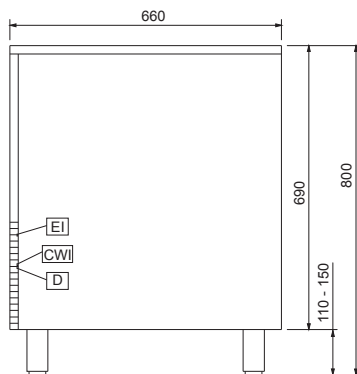

Side

- CWI = Cold Water inlet 1 (cleaning)
- D = Drain
- EI = Electrical inlet (power)