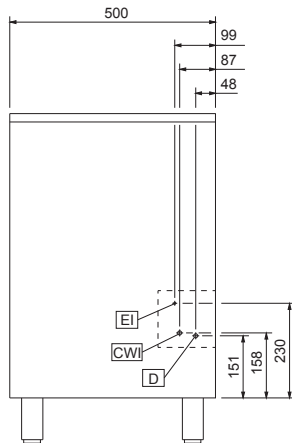

Electrolux
PROFESSIONAL

Ice Flaker 90kg/24h Ice Flaker with 20kg bin - Air cooled

Front