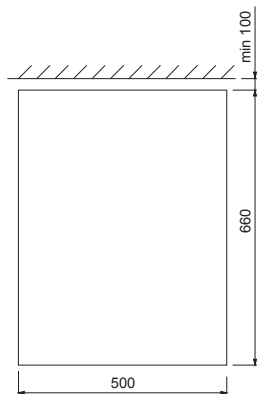

## Ice Flaker 90kg/24h Ice Flaker with 20kg bin - Air cooled

Front

Side

- CWI = Cold Water inlet 1 (cleaning)
- D = Drain
- EI = Electrical inlet (power)

Top

### Key Information:

External dimensions, Width: 500 mm

External dimensions, Depth: 660 mm

External dimensions, Height: 800 mm

Net weight: 59 kg

Output: 90 kg/day